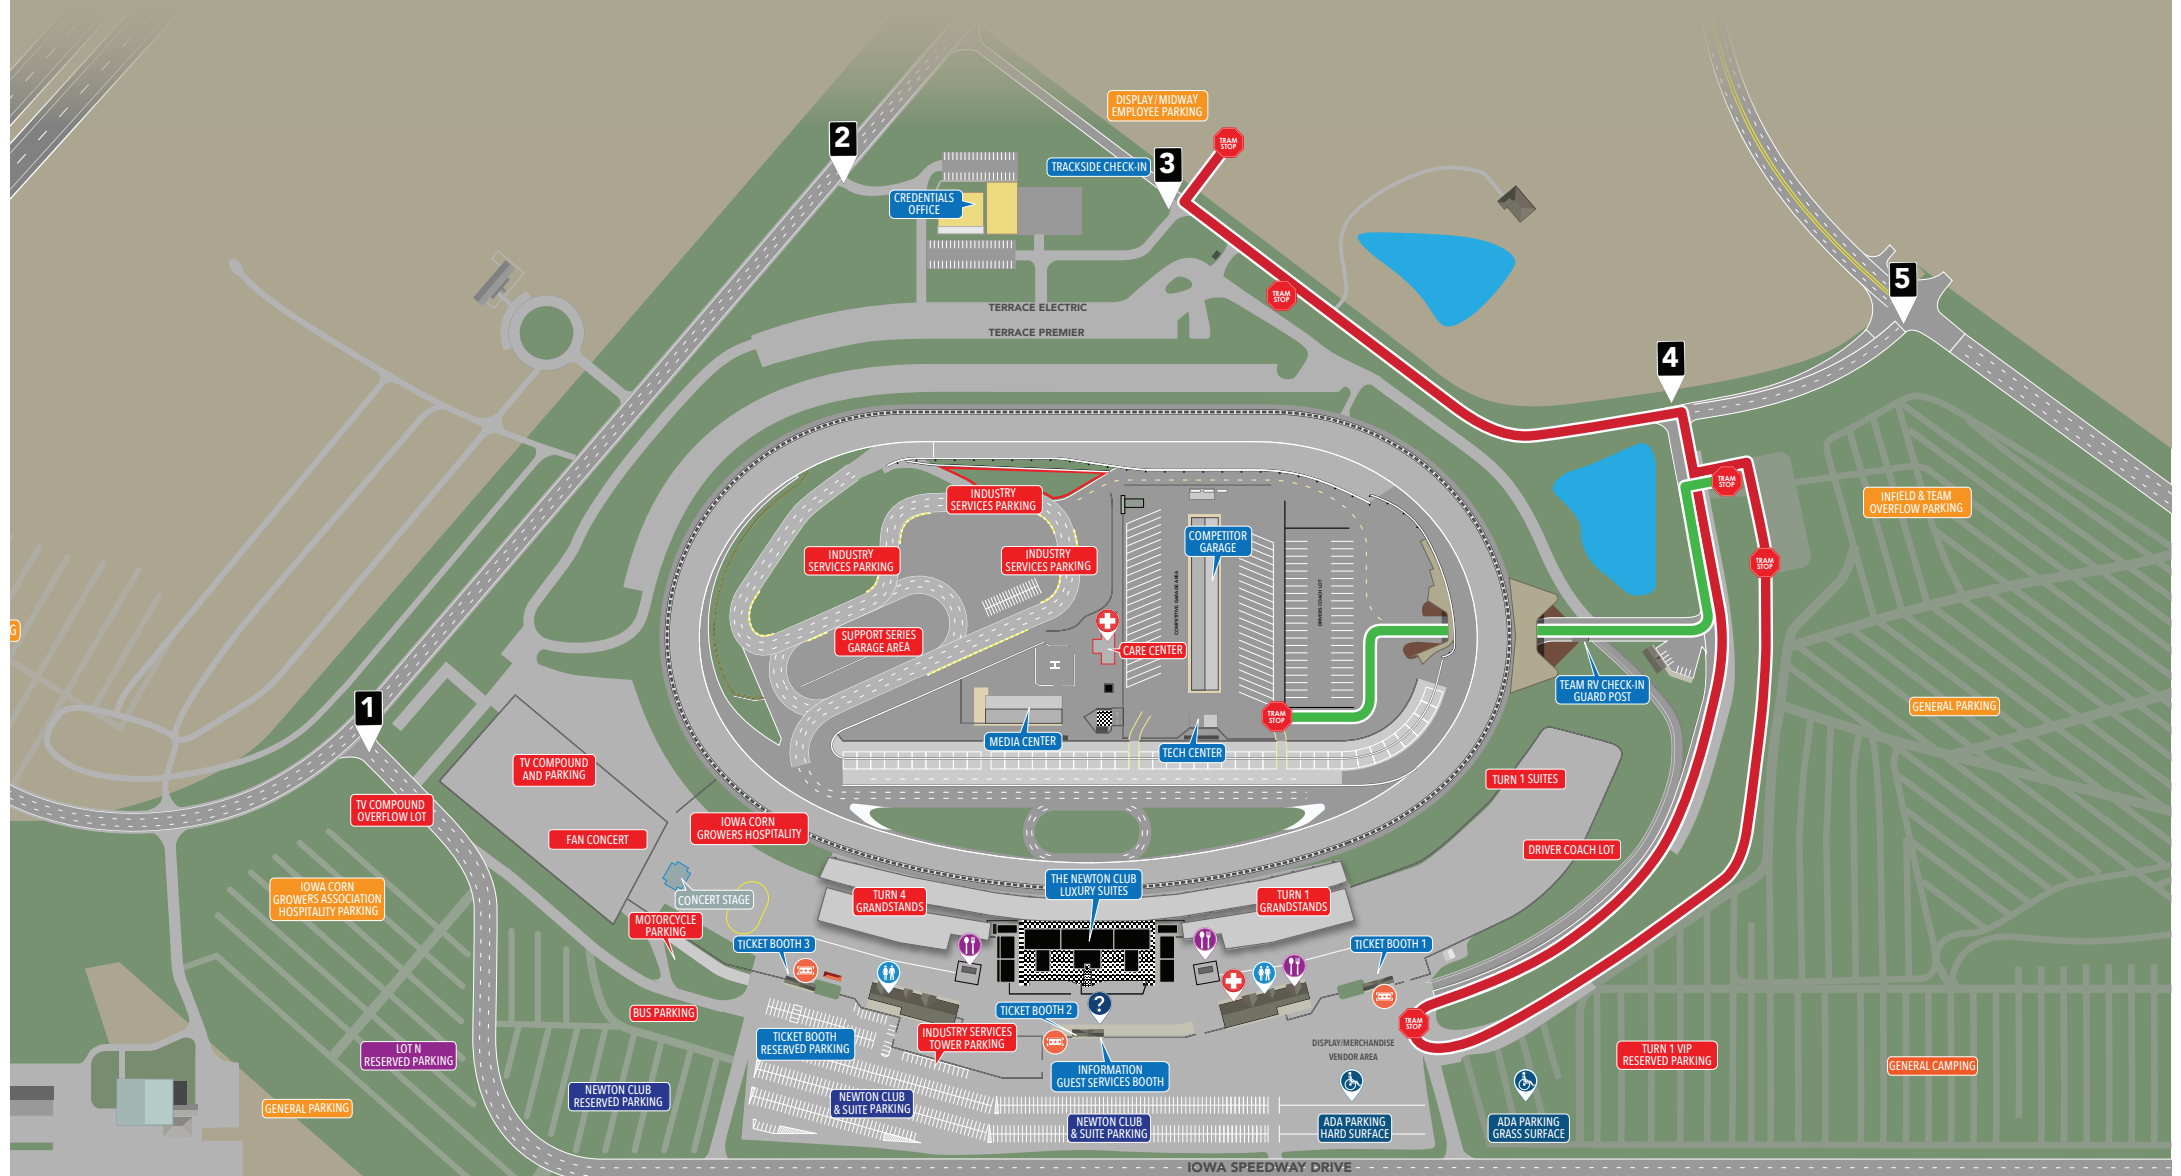

IOWA ★ SPEEDWAY TRAM ROUTES

ICON KEY

- Gates**
- Restroom**
- Handicap Parking**
- Motorcycle Parking**
- Tickets**
- First Aid**
- Refreshment Stand**
- Information**
- Tram Stop**

GATES

- 1** RUSTY WALLACE DRIVE ENTRANCE
- 2** ADMINISTRATION OFFICES ENTRANCE
- 3** MAINTENANCE ENTRANCE
- 4** LINCOLN ENTRANCE
- 5** IOWA SPEEDWAY ENTRANCE

TRAM ROUTES

- RED ROUTE**
Employee Check-In/Employee Parking, Ticket Booth 1, General Trams (ADA Accessible), Infield and team overflow Parking, RV Hill
- GREEN ROUTE**
Park & Ride to Infield