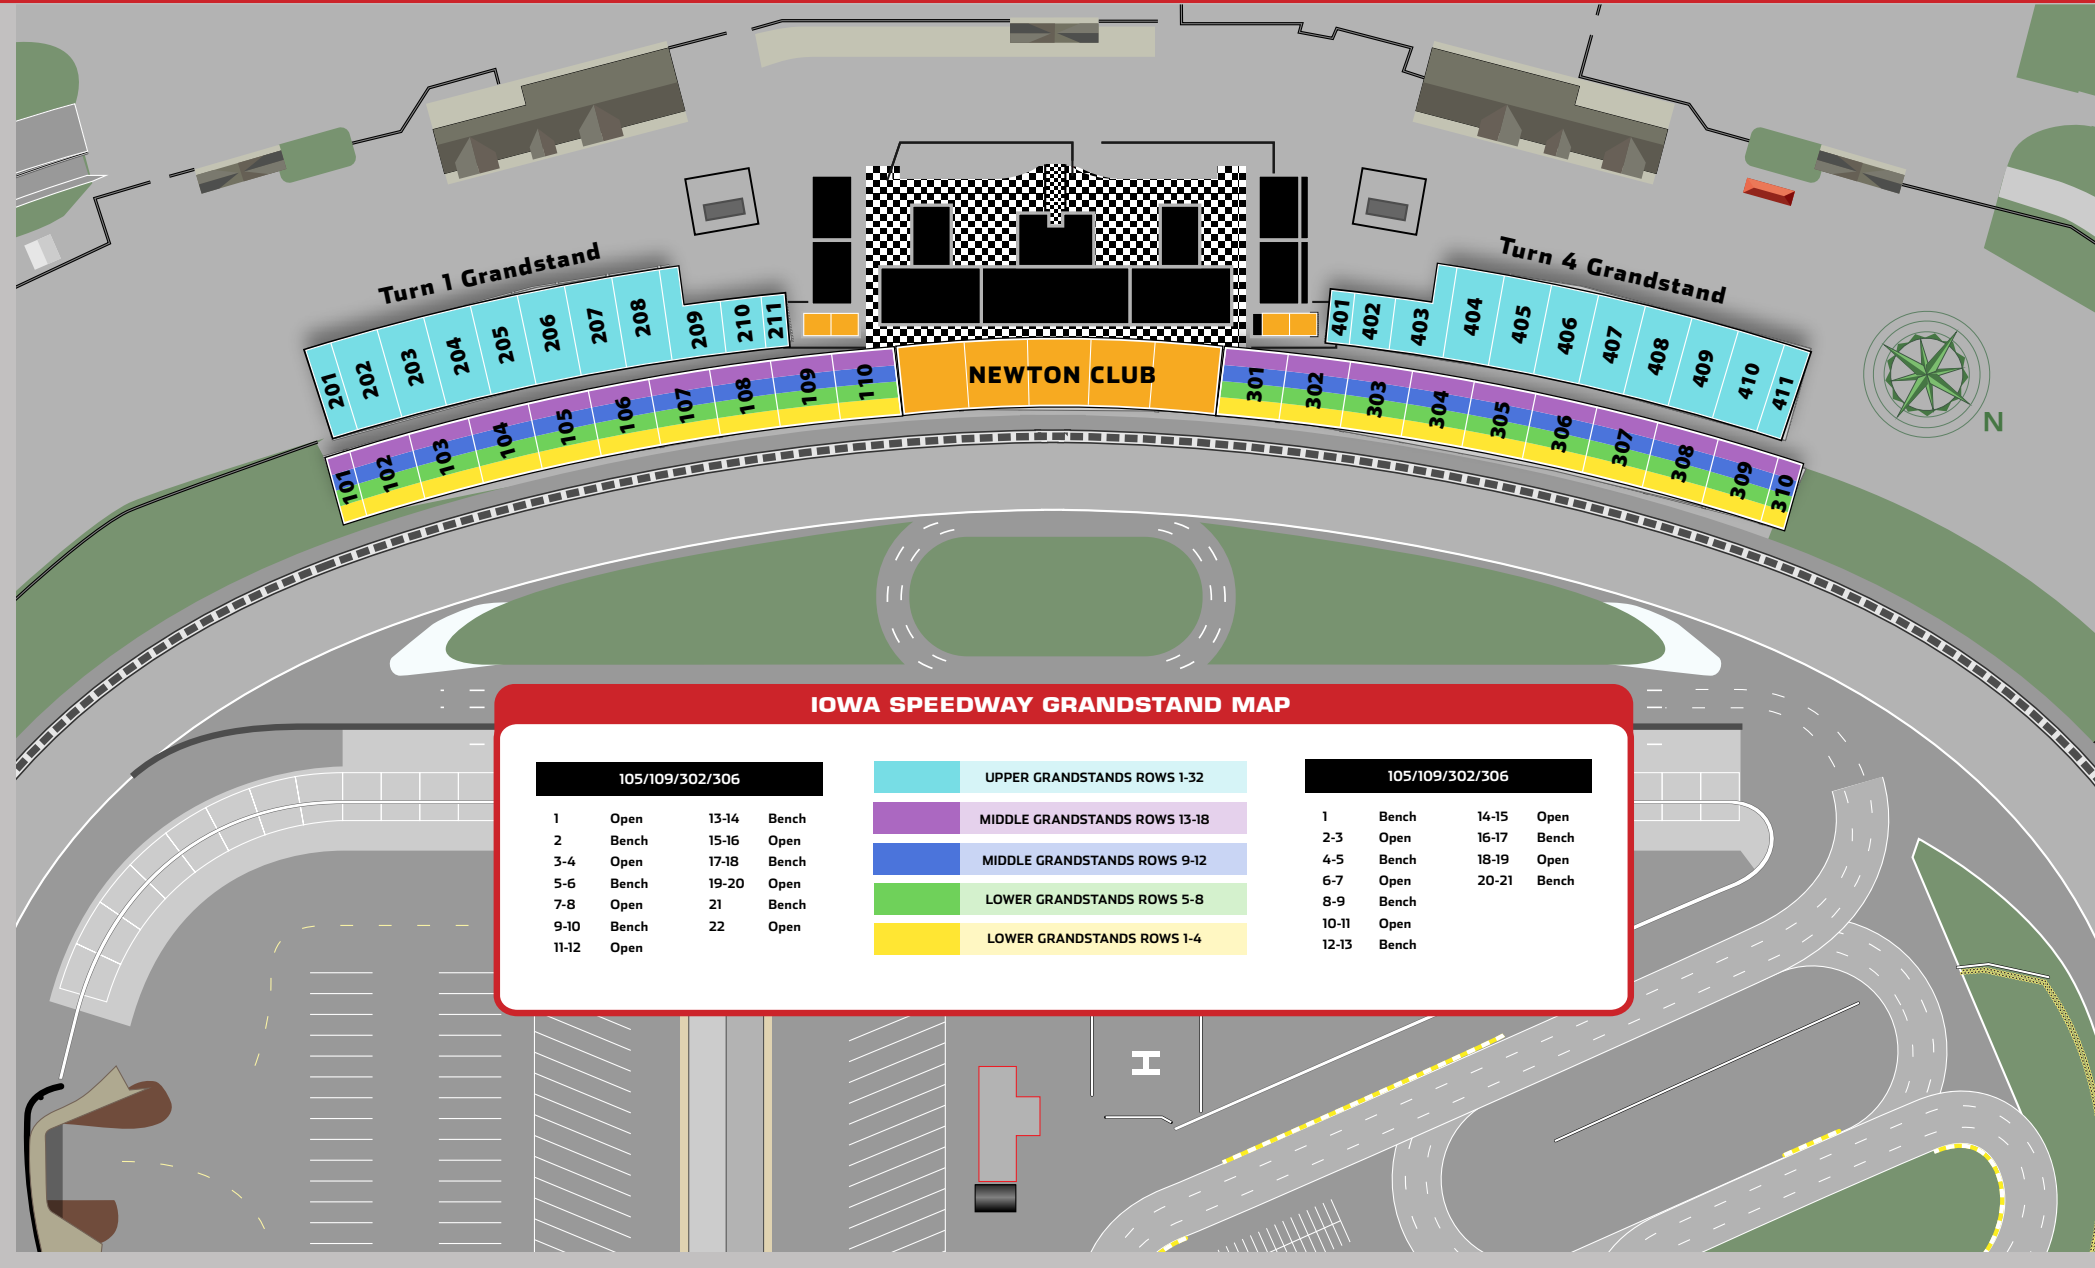

GRANDSTAND MAP

Turn 1 Grandstand

Turn 4 Grandstand

NEWTON CLUB

IOWA SPEEDWAY GRANDSTAND MAP

105/109/302/306				UPPER GRANDSTANDS ROWS 1-32		105/109/302/306			
1	Open	13-14	Bench	[Light Blue]		1	Bench	14-15	Open
2	Bench	15-16	Open	[Purple]		2-3	Open	16-17	Bench
3-4	Open	17-18	Bench	[Blue]		4-5	Bench	18-19	Open
5-6	Bench	19-20	Open	[Green]		6-7	Open	20-21	Bench
7-8	Open	21	Bench	[Yellow]		8-9	Bench		
9-10	Bench	22	Open			10-11	Open		
11-12	Open					12-13	Bench		