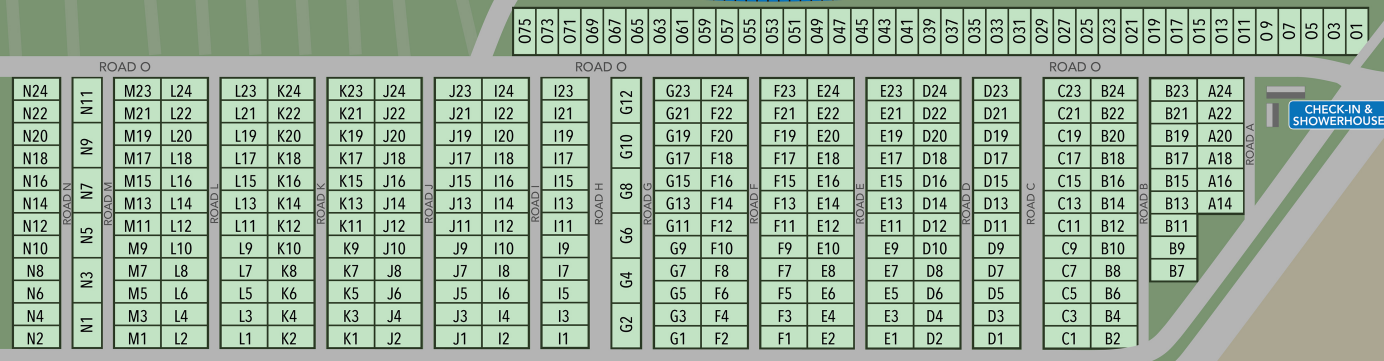

TUNNEL

TUNNEL ROAD

IOWA SPEEDWAY

PRIMITIVE CAMPSITES

OVERNIGHT WEEKEND PARKING

OVERNIGHT WEEKEND PARKING

CHECK-IN & SHOWERHOUSE

E ENTRANCE/EXIT
 ■ AA EVEN (25' x 45')
 ■ BB EVEN (25' x 40')
 ■ CC EVEN (25' x 45')
■ 25' x 50'
 ■ AA ODD (25' x 40')
 ■ BB ODD (25' x 45')
 ■ CC ODD (25' x 40')