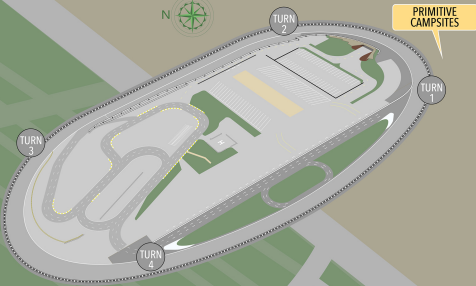

TUNNEL

TUNNEL ROAD

IOWA SPEEDWAY

PRIMITIVE CAMPSITES

OVERNIGHT WEEKEND PARKING

OVERNIGHT WEEKEND PARKING

CHECK-IN & SHOWERHOUSE

E ENTRANCE/EXIT
 ■ AA EVEN (25' x 45')
 ■ BB EVEN (25' x 40')
 ■ CC EVEN (25' x 45')
■ 25' x 50'
 ■ AA ODD (25' x 40')
 ■ BB ODD (25' x 45')
 ■ CC ODD (25' x 40')